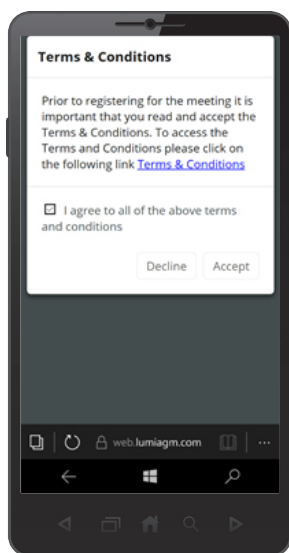

Online voting guide

Getting started

To submit your vote online you will need to visit <https://web.lumiagm.com> on your smartphone, tablet or computer. You will need the latest versions of Chrome, Safari, Internet Explorer 11, Edge or Firefox. Please ensure your browser is compatible.

To log in, you must have the following information:

Meeting ID

Meeting ID as provided in the Notice of Meeting.

Australian residents

- > **Username** (SRN or HIN) and
- > **Password** (postcode of your registered address).

Overseas Residents

- > **Username** (SRN or HIN) and
- > **Password** (three-character country code) e.g. New Zealand - NZL; United Kingdom - GBR; United States of America - USA; Canada - CAN.

A full list of country codes is provided at the end of this guide.

Appointed Proxies

To receive your unique username and password, please contact Computershare Investor Services on +61 3 9415 4024 Monday to Friday during business hours.

Voting at the meeting

- 1** To participate in voting during the meeting you will be required to enter the unique 9-digit Meeting ID as provided in the Notice of Meeting.
- 2** To proceed into the meeting, you will need to read and accept the Terms & Conditions.
- 3** To register as a securityholder, enter your SRN or HIN and Postcode or Country Code.